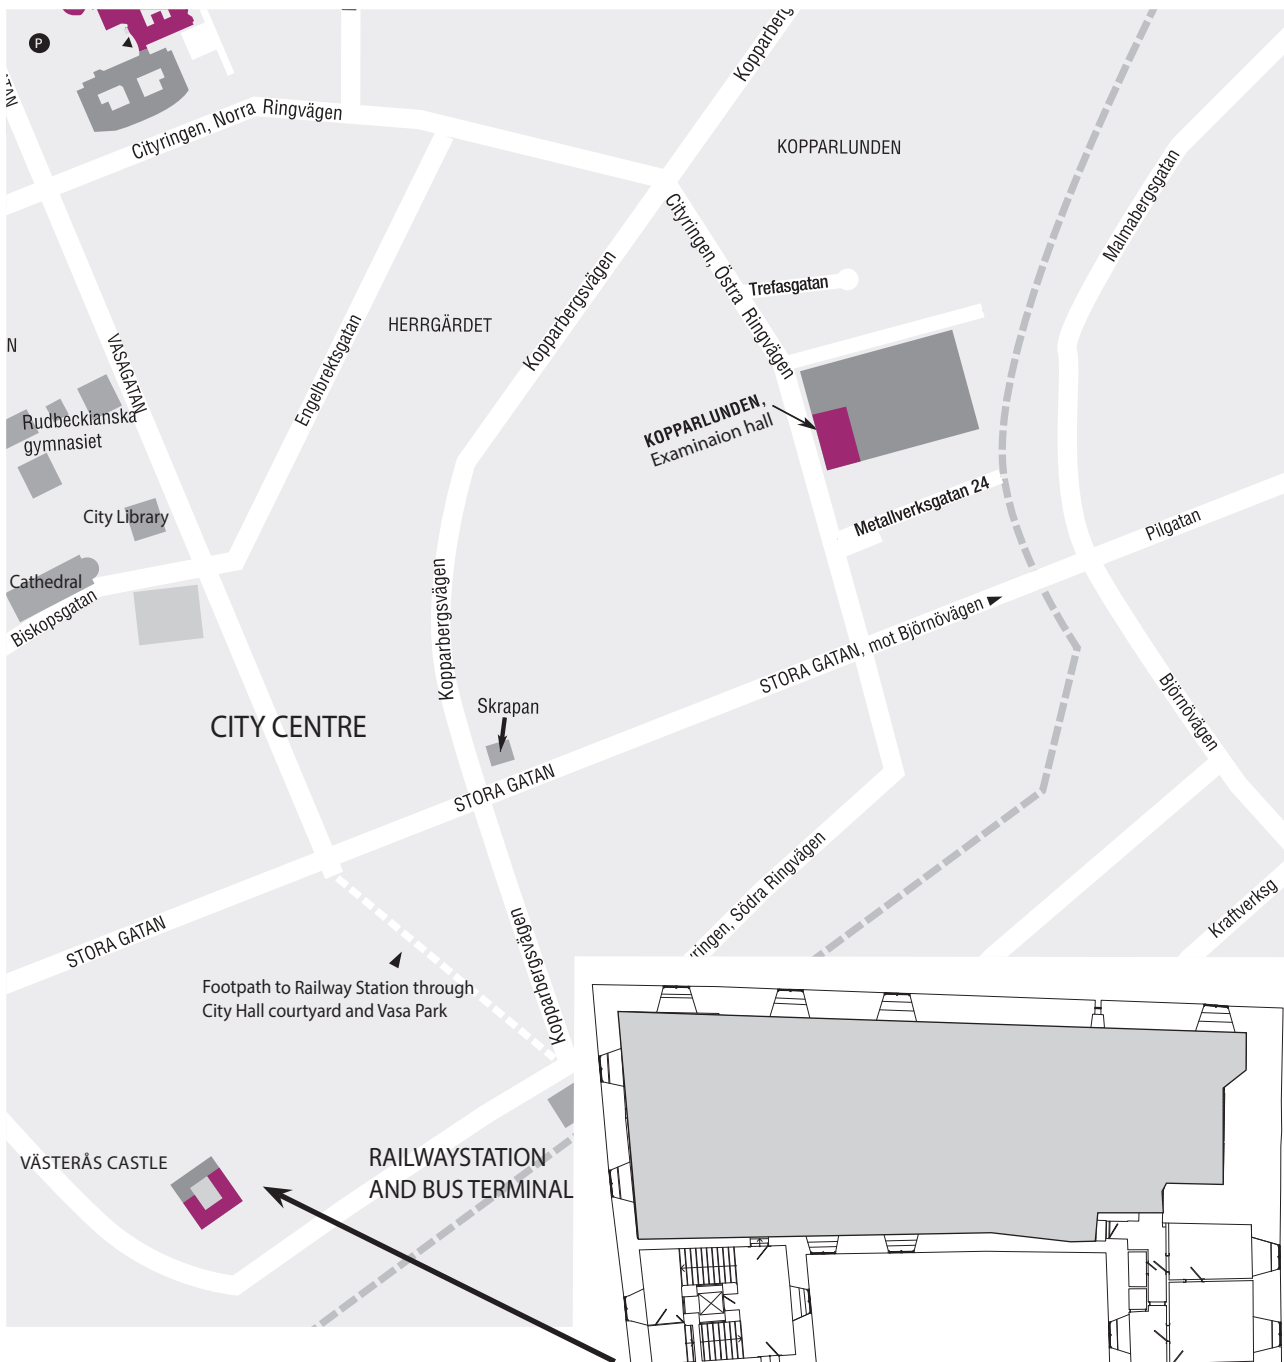

Floor 3

Floor 2

Floor 1

Examination hall, KOPPARLUNDEN,
Östra Ringvägen/Metallverksgatan 24, Floor 3

Västerås Castle

Slottet 1, Floors 1 and 2

IUK
Department of Educational Sciences and Arts
Academy of Music and Opera