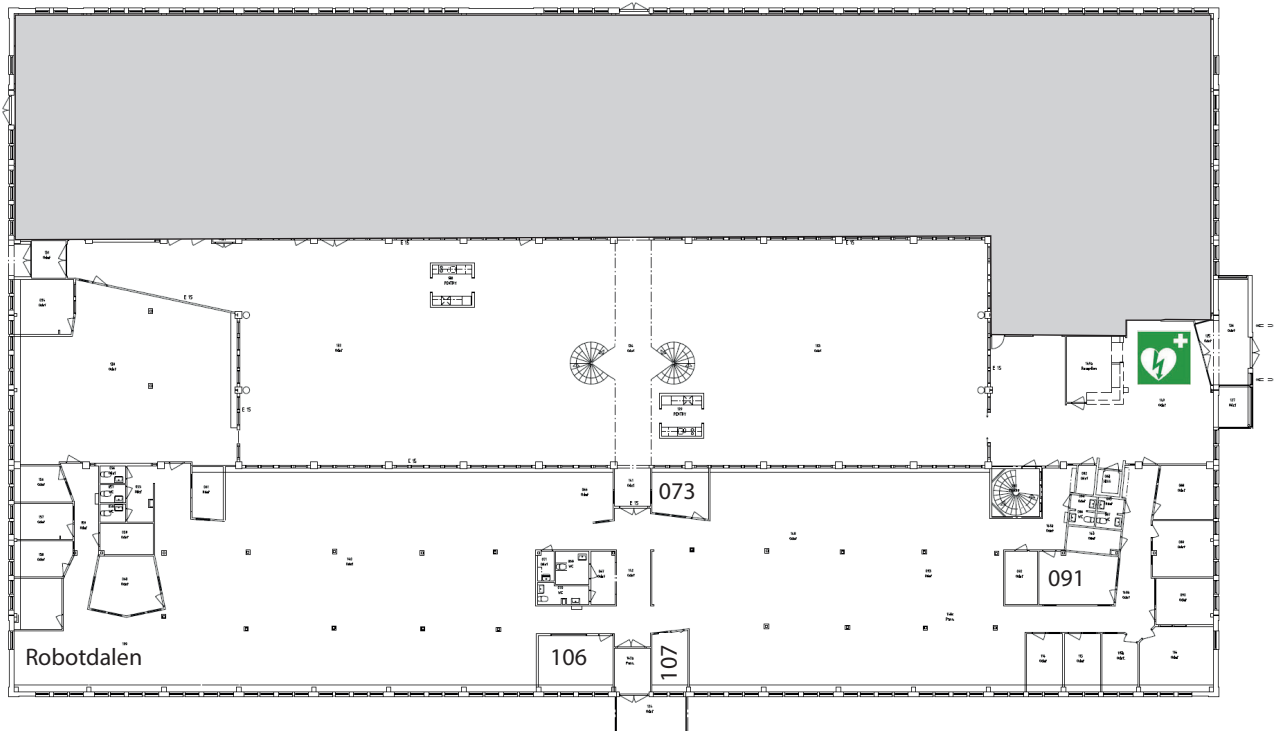

ITV
Department of Engineering Sciences

Group room.....073, 107

Meeting room.....091, 106