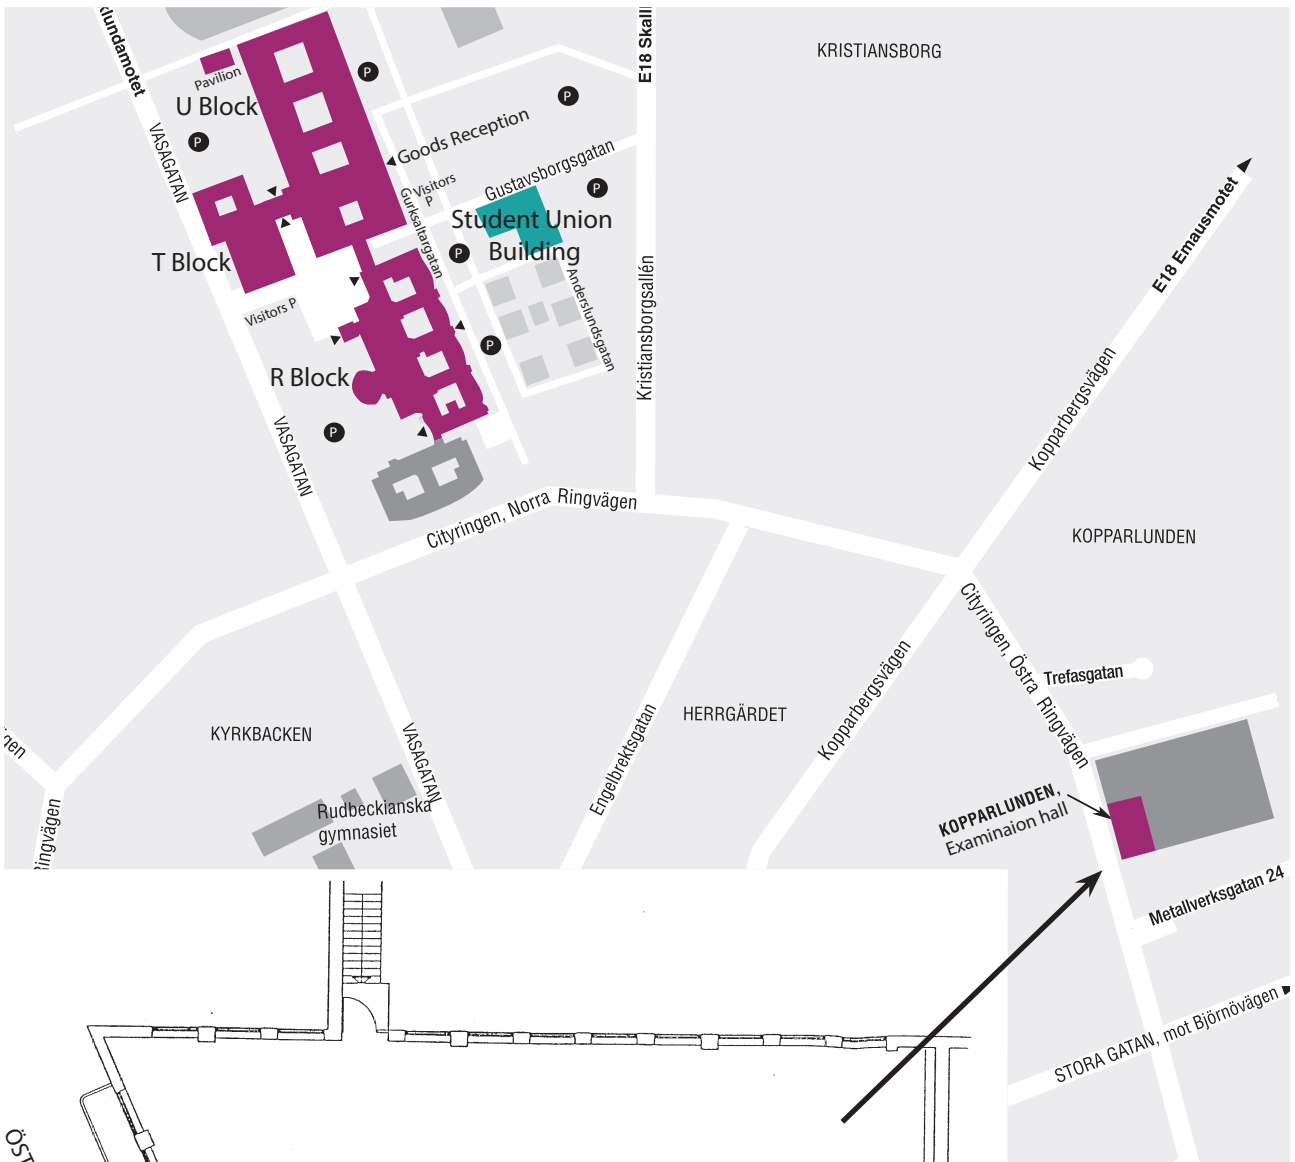

Floor 3

Floor 2

Floor 1

Examination hall, KOPPARLUNDEN,
Östra Ringvägen/Metallverksgatan 24, Floor 3

Västerås Castle

Slottet 1, Floors 1 and 2

IUK
Department of Educational Sciences and Arts
Academy of Music and Opera