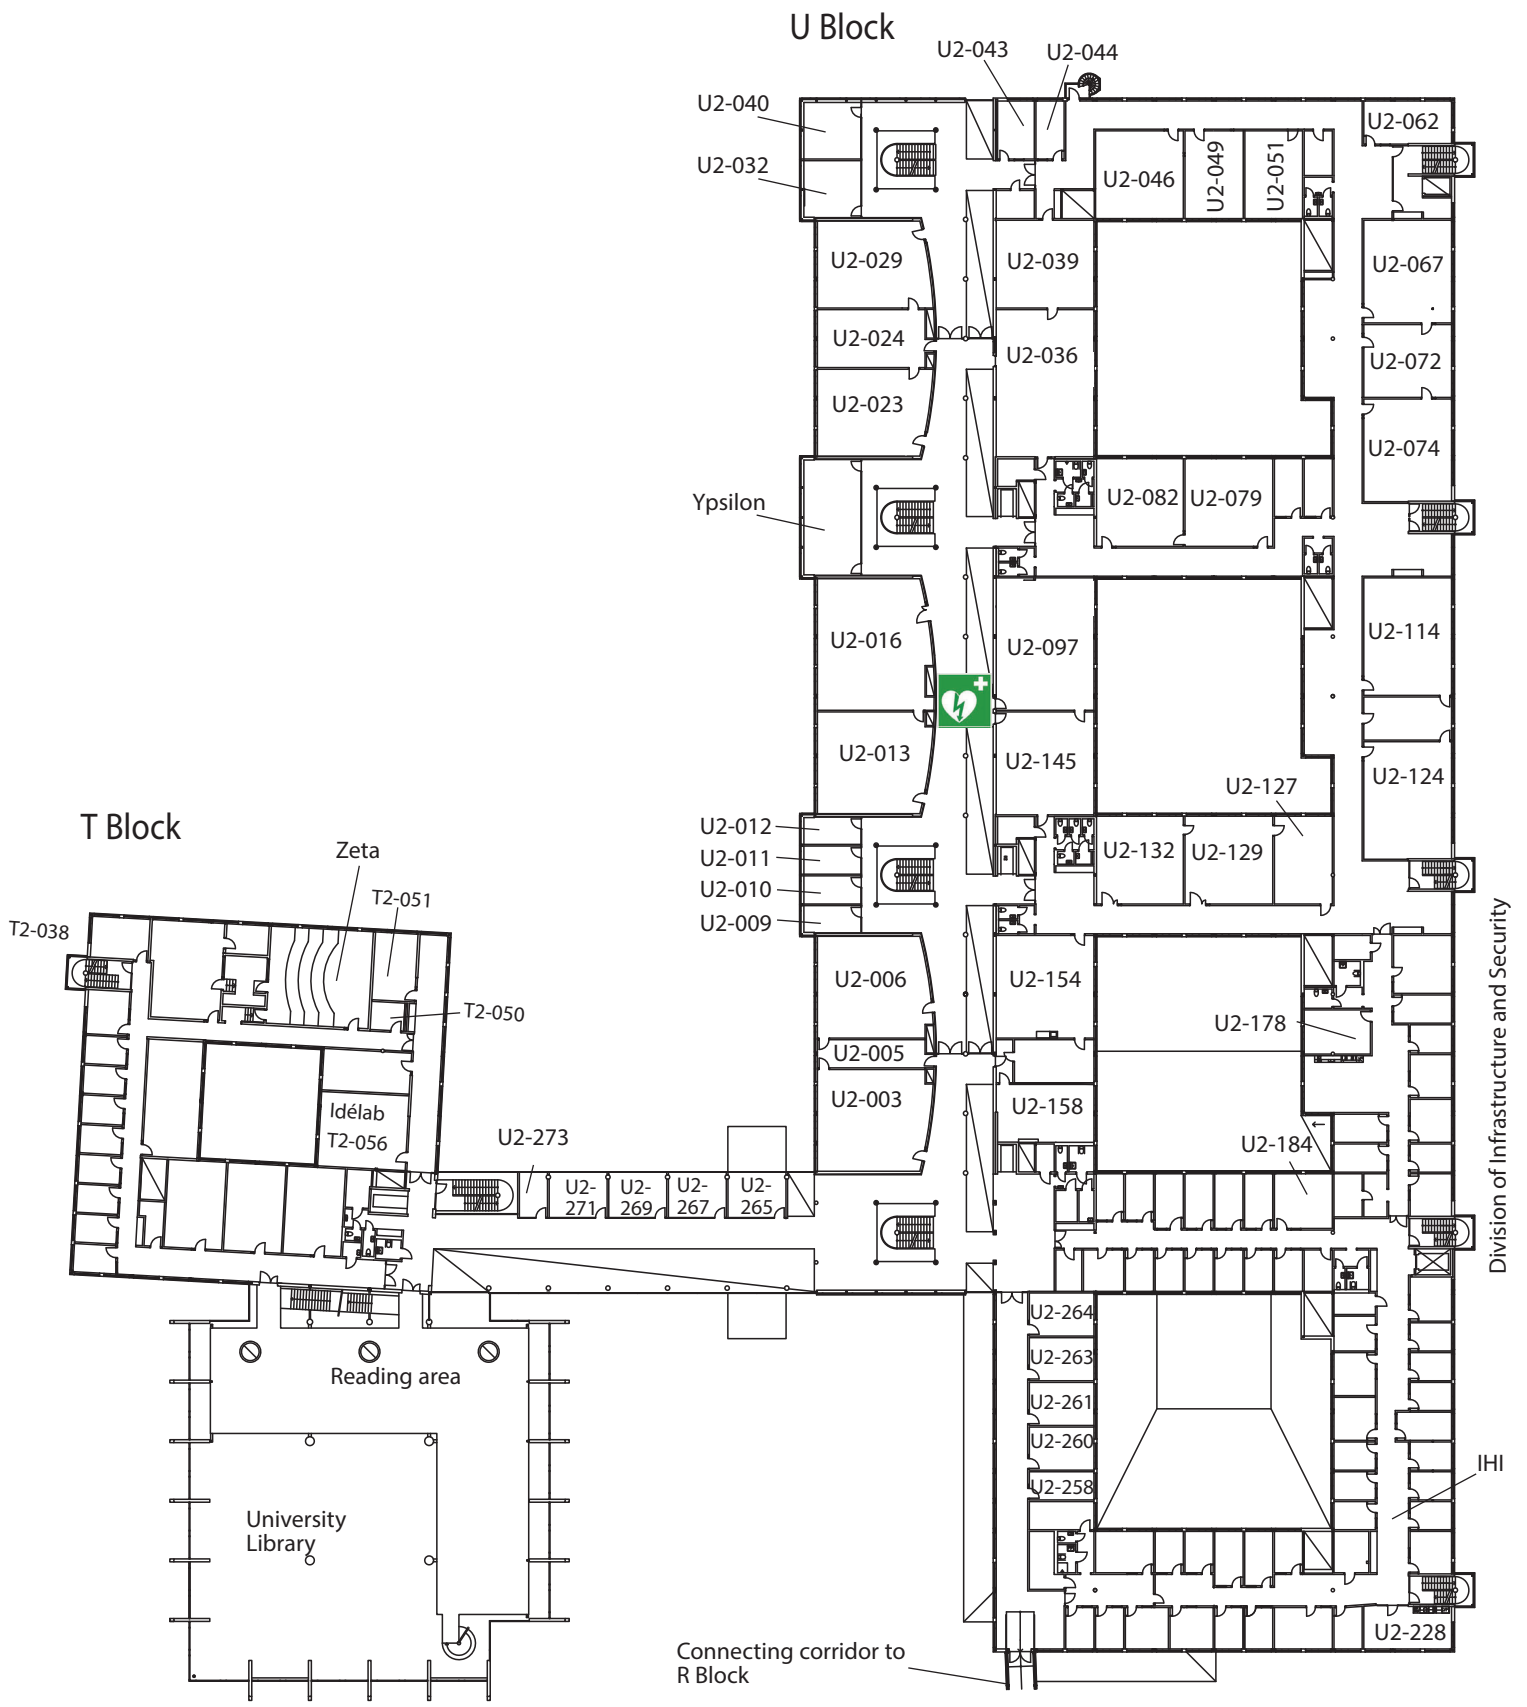

We have defibrillators

T Block and U Block
Second floor