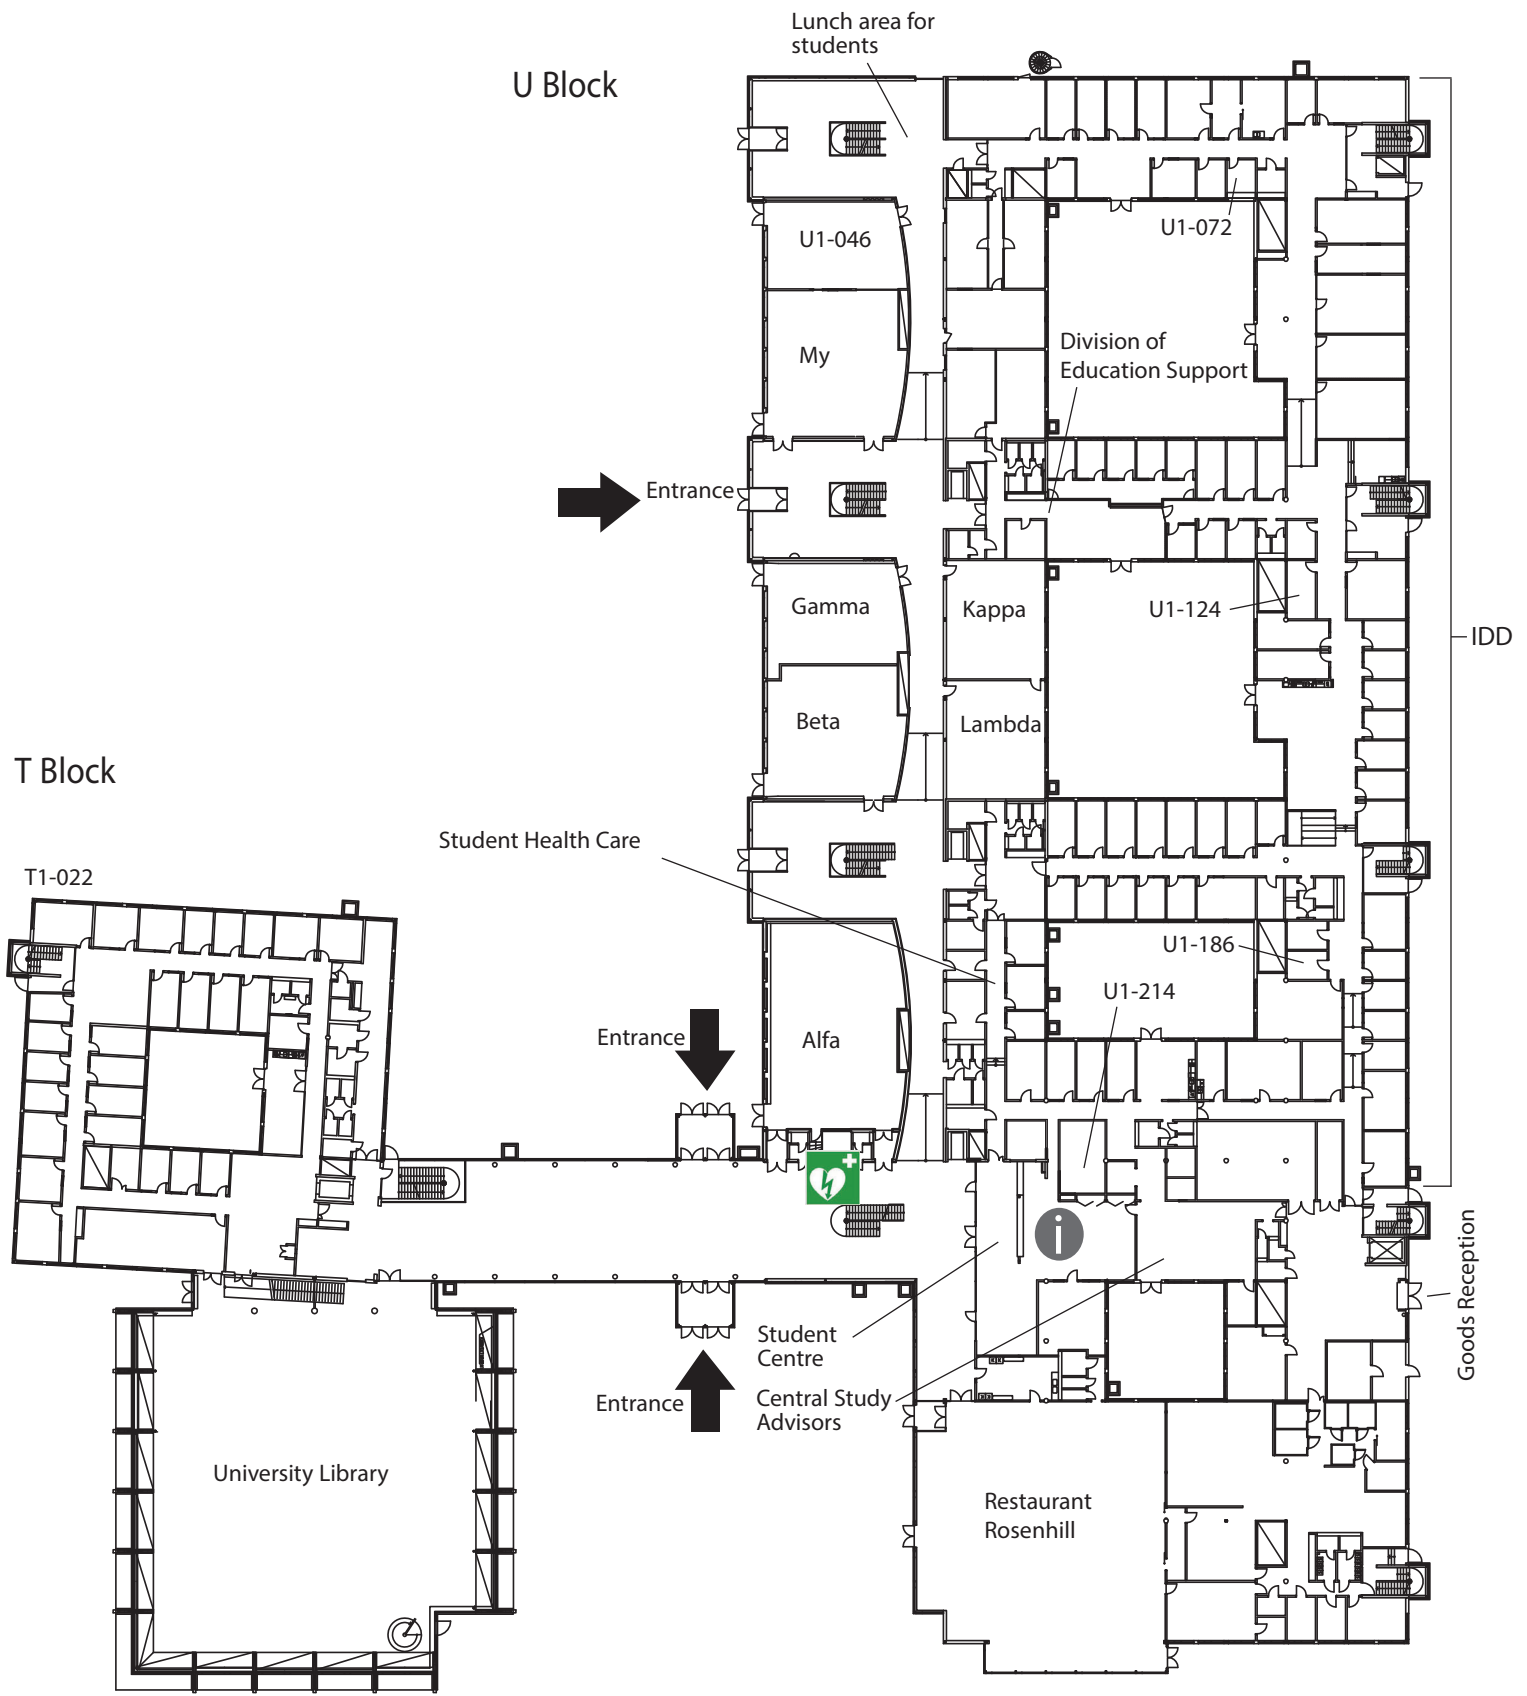

We have defibrillators