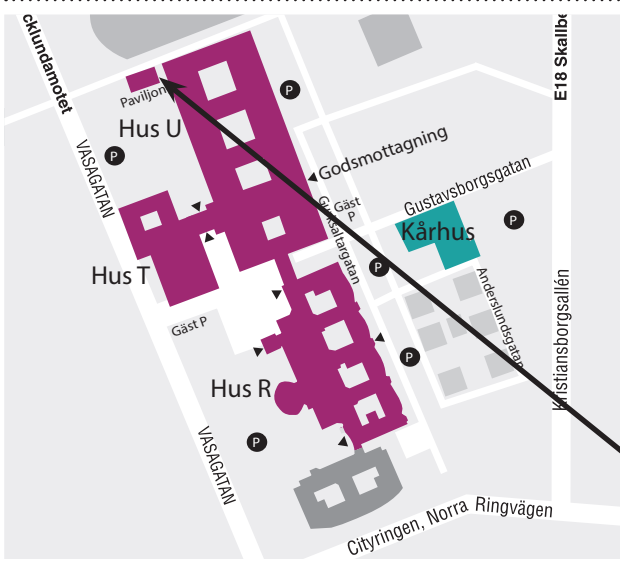

Pavilion, floor 1 - 3

Pavilion
Division of Education Support
Division of Planning and Finance