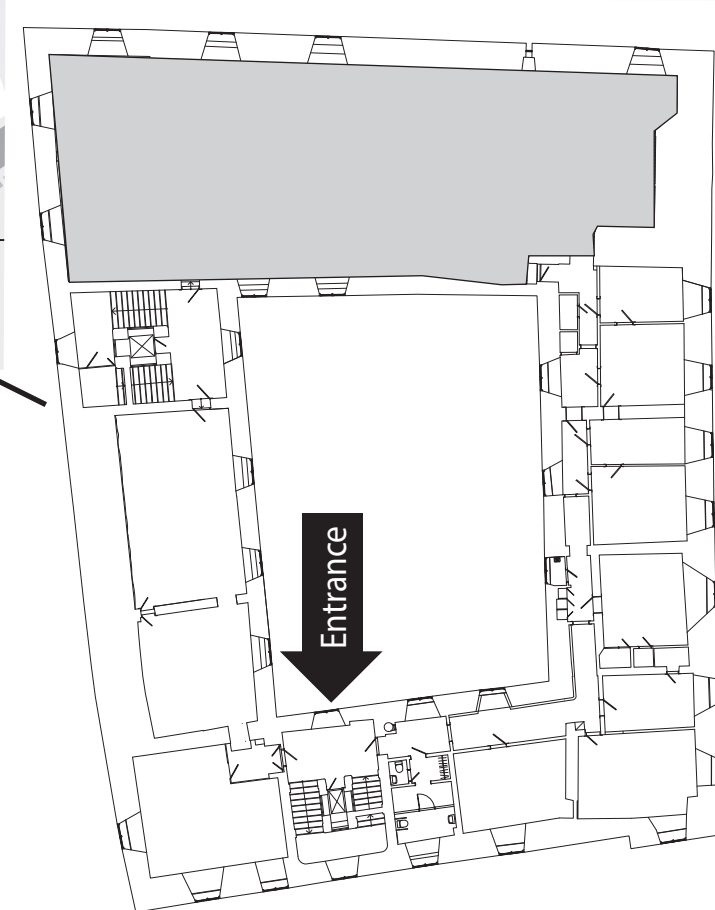

Floor 3

Floor 2

Floor 1

Examination hall, KOPPARLUNDEN,
Östra Ringvägen/Metallverksgatan 24, Floor 3

Västerås Castle

Slottet 1, Floors 1 and 2

IUK
Department of Educational Sciences and Arts
Academy of Music and Opera

We have a defibrillator on floor 2 

ITV
Department of Engineering Sciences

Group room.....073, 107

Meeting room.....091, 106

ITV
Department of Engineering Sciences

Grupprum020